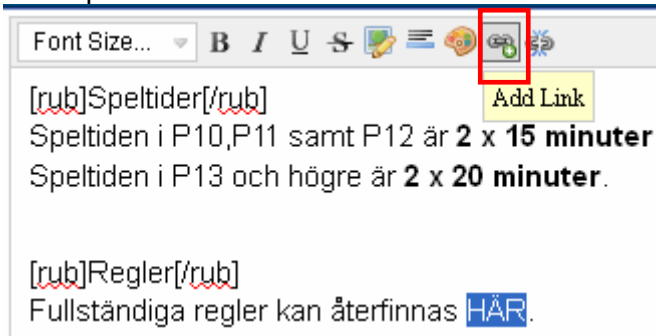

Reglerna har vi på en egen hemsida. Vi skapar en länk till dessa regler genom att markera HÄR och klicka på länk-ikonen.